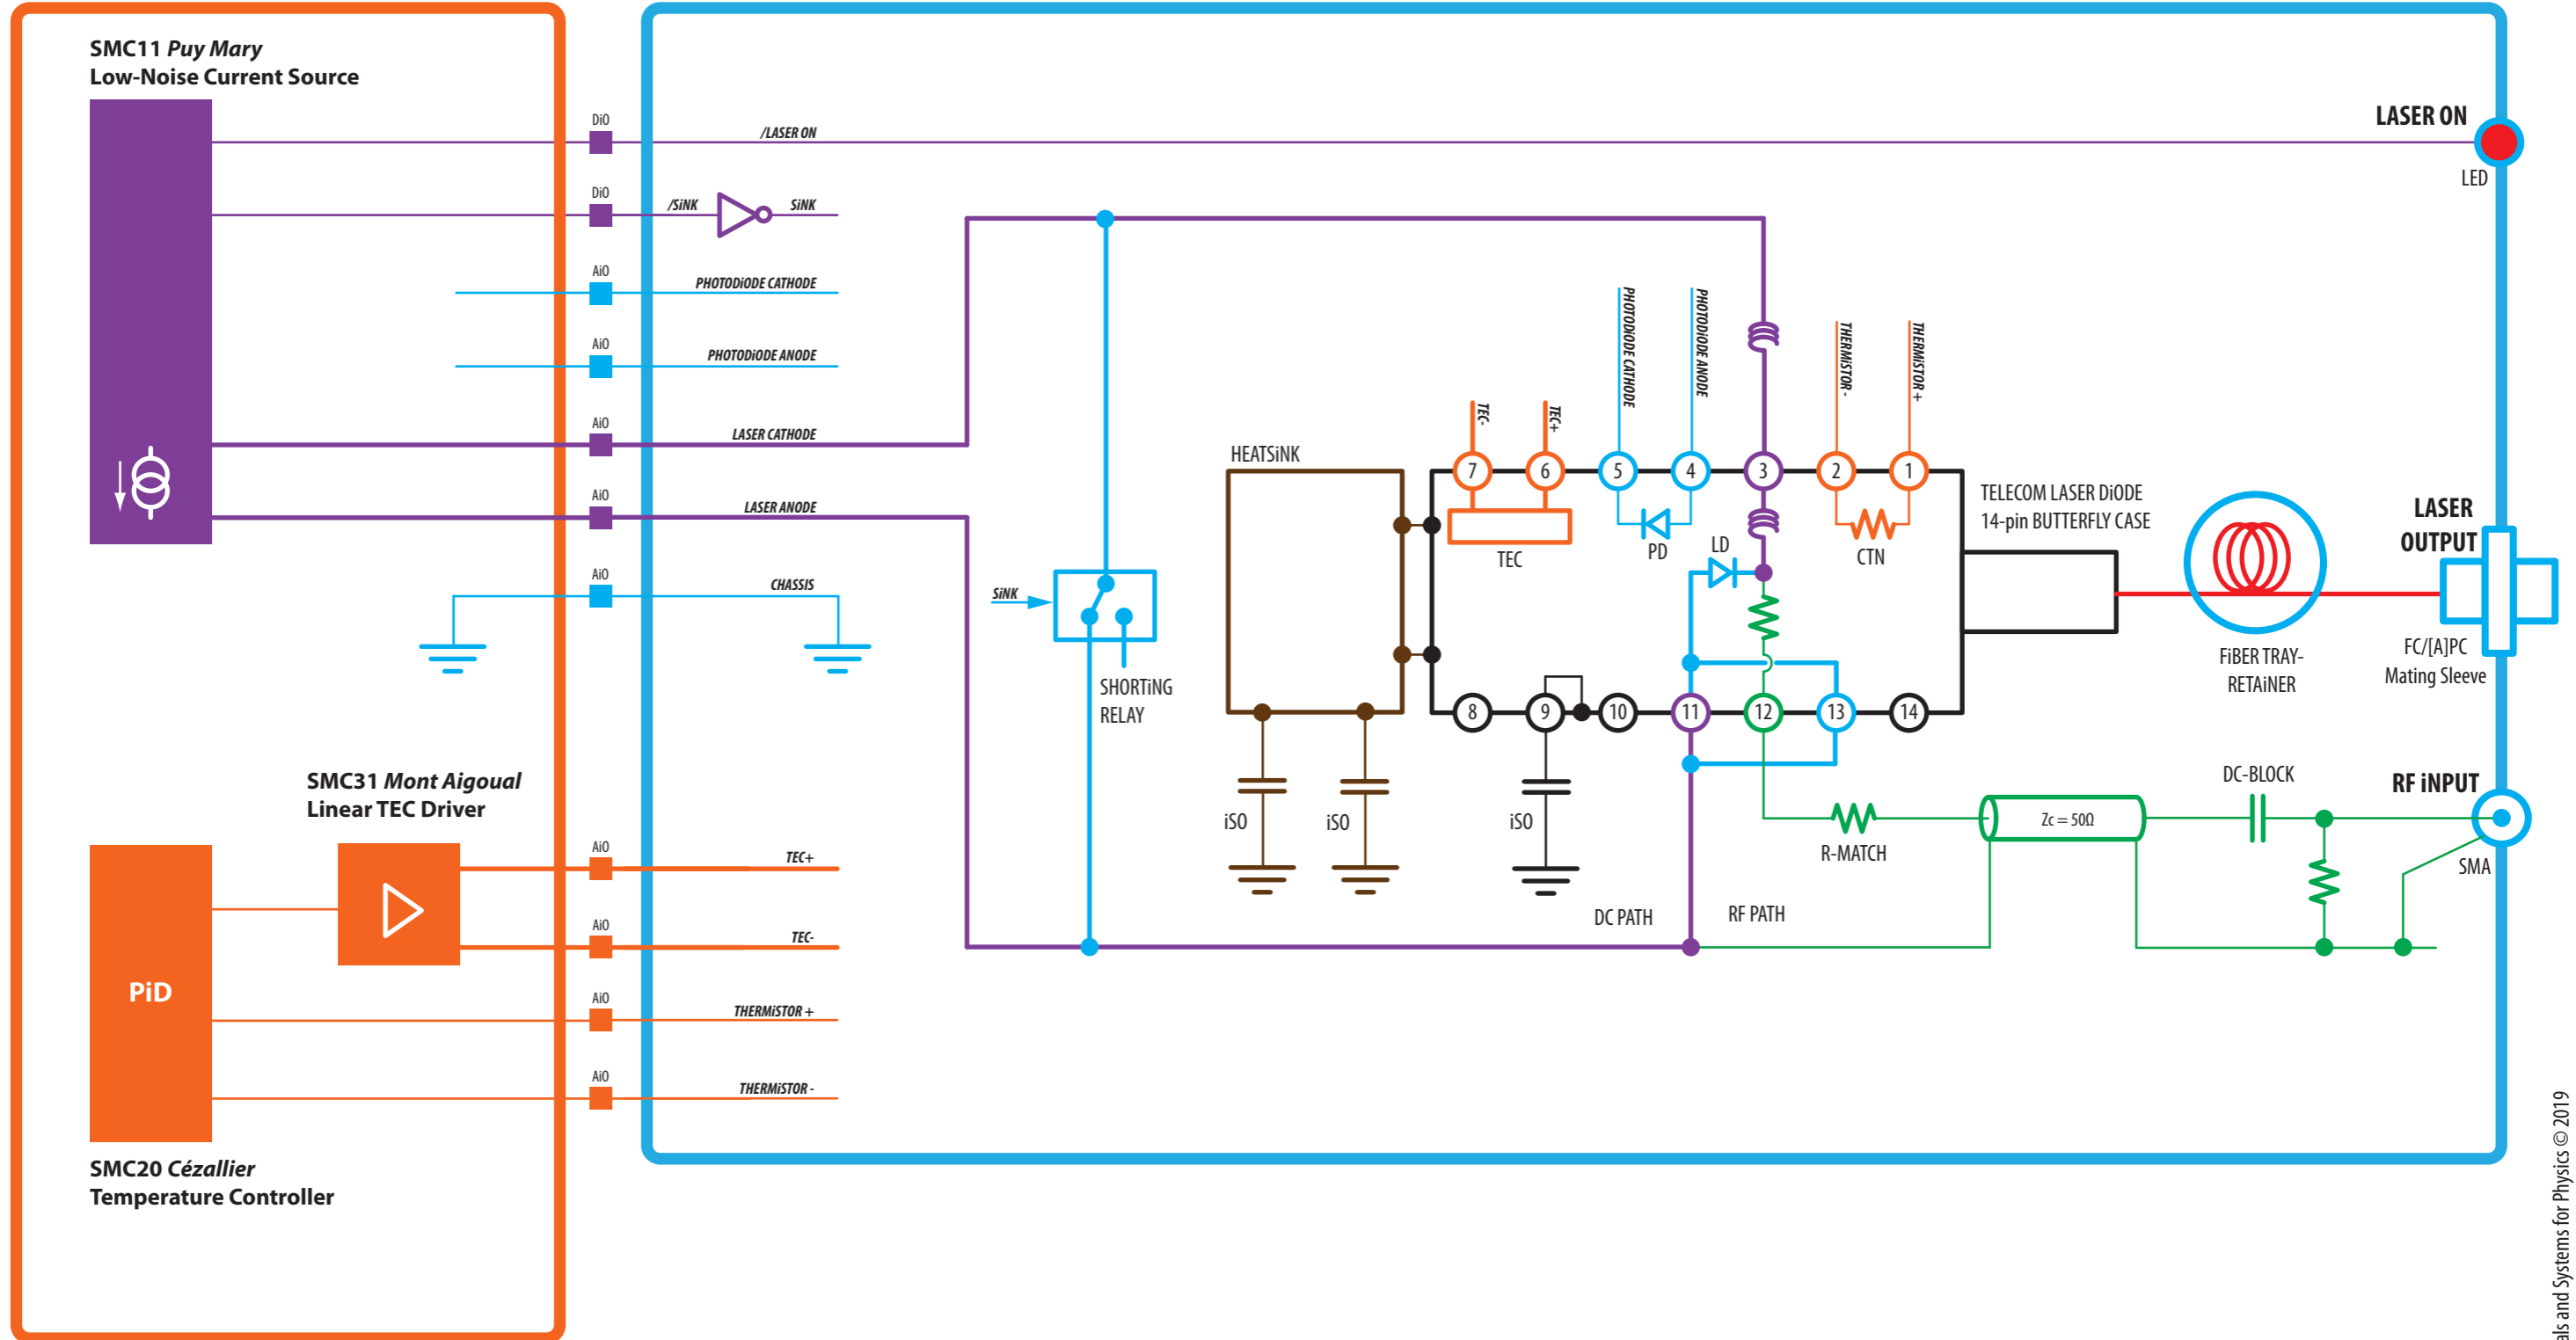

SMC-Series Modules

SMC41 Valescure - Laser Mount Module

Module	SMC41 Valescure - Laser Mount		
Title	Synoptic Diagram		
File Id.	SMC41_SG01_R19A		
Date	November 2019	Revision	R19A